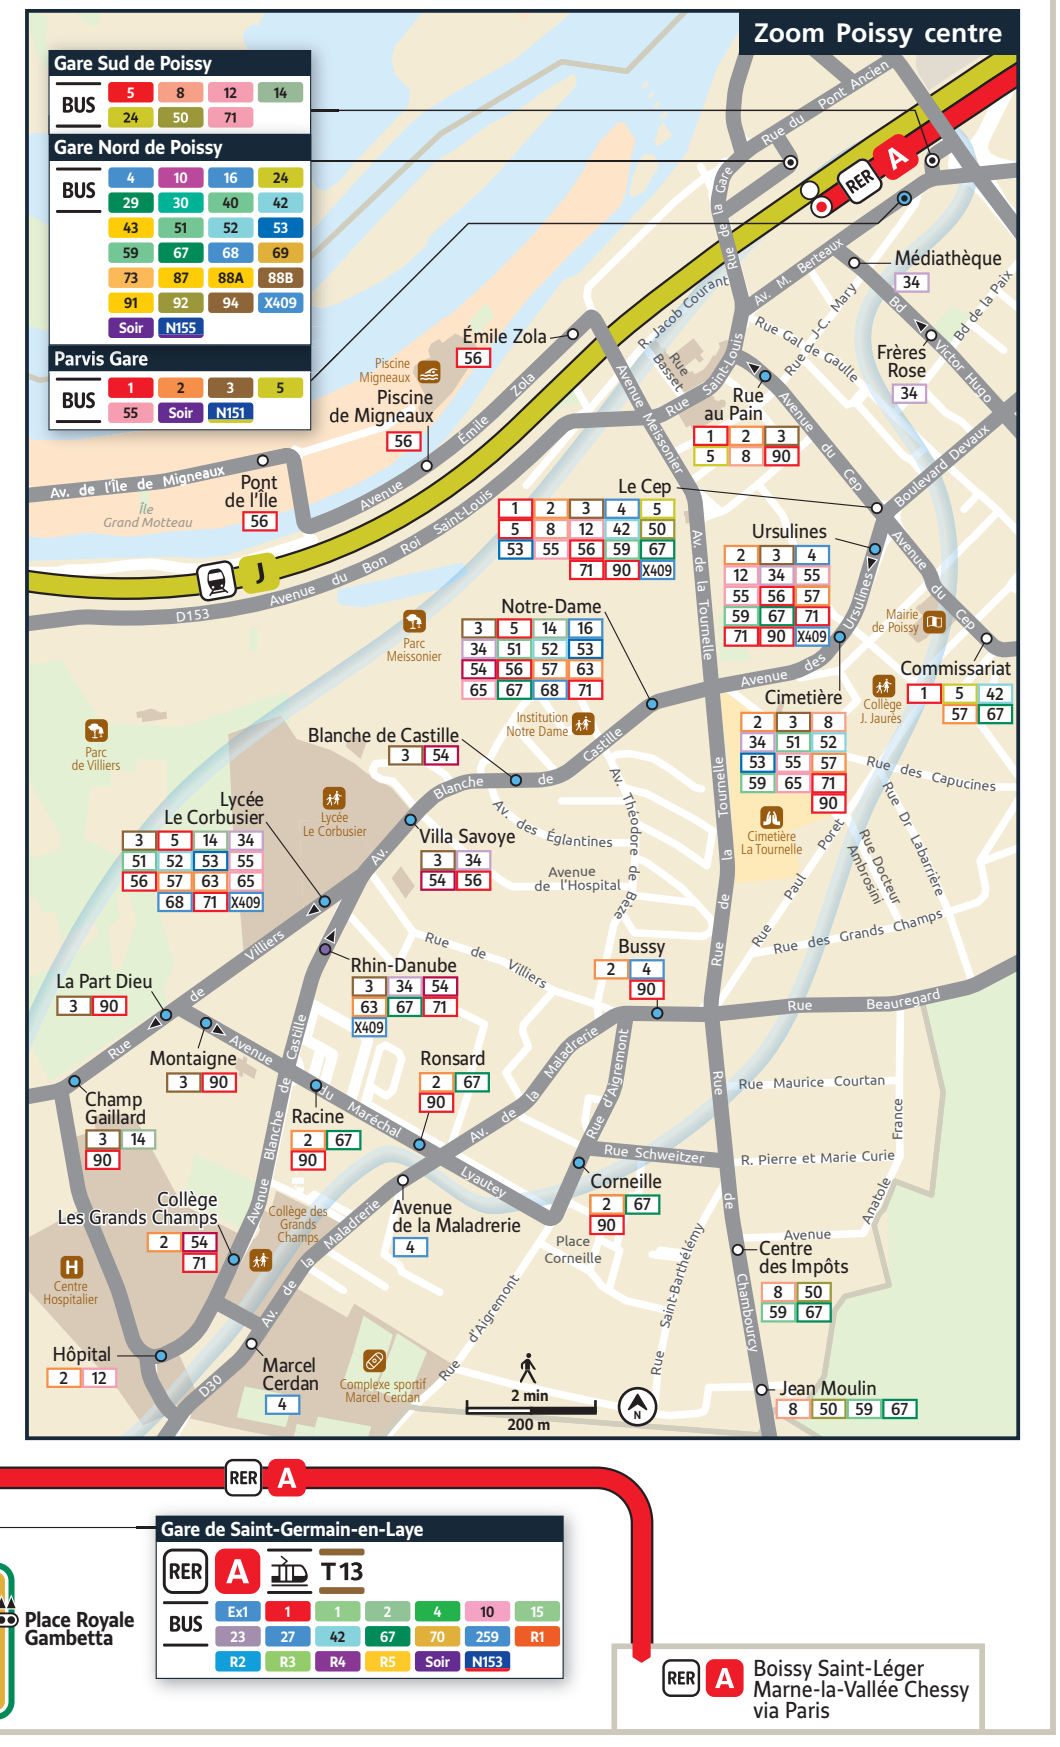

Table with 2 columns: Lignes de transport en commun (RER, J, L, T13) and their accessibility features (Train accessible, Gare non accessible, etc.).

Table with 2 columns: Lignes Express (BUS) and their routes (Gare Nord de Poissy, Gare de Cergy Préfecture, etc.).

Table with 2 columns: Lignes de Bus (BUS) and their routes (Carrières-sous-Poissy, Gare de Saint-Germain-en-Laye, etc.).

Table with 2 columns: Services (Administration, Centre sportif, etc.) and Arrêts desservis (Arrêt simple, Arrêt à sens unique, etc.).

Legend (Légende) and Services section, including symbols for stops and icons for various facilities like administration, sports centers, and schools.

Map section showing the A13 highway and various bus routes connecting to neighboring areas like Aigremont and Chambourcy.

Map section showing the RER A line and bus routes connecting to Saint-Germain-en-Laye and other nearby stations.