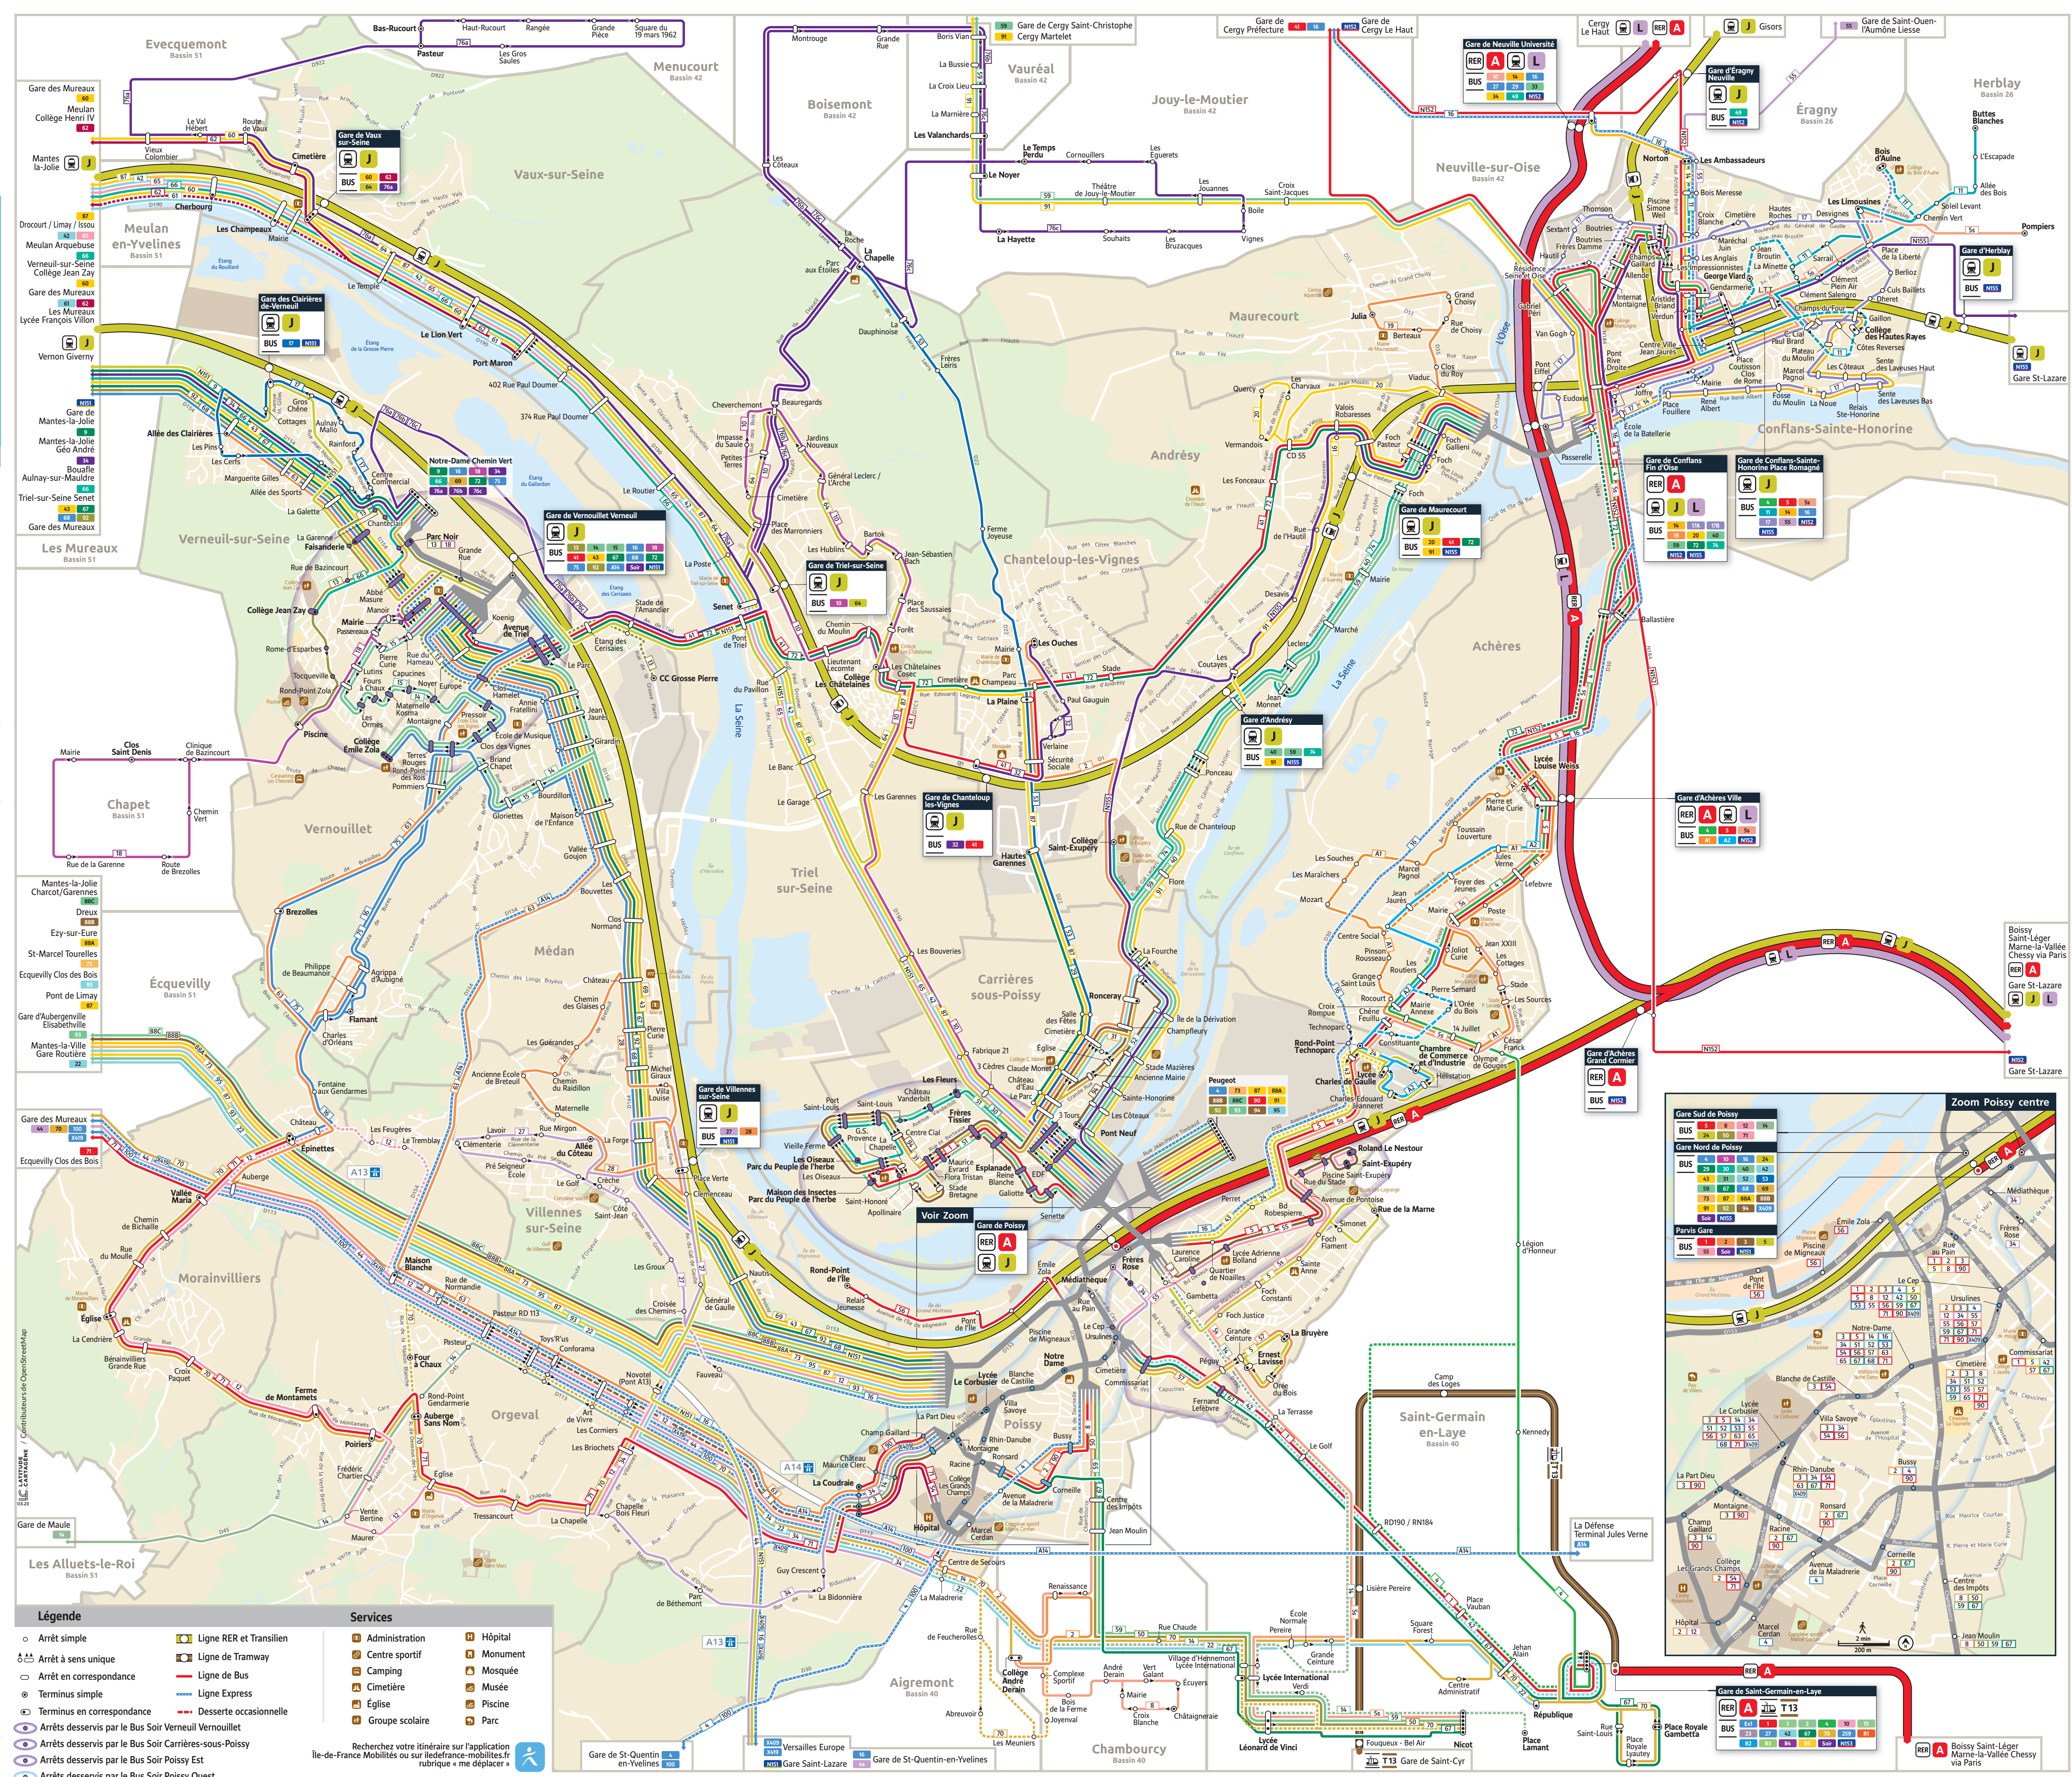

Table with 2 columns: Lignes de transport en commun (RER, J, L, T13) and their accessibility features (Train accessible, Gare non accessible, etc.).

Table with 2 columns: Lignes Express (BUS) and their routes (Gare Nord de Poissy, Gare de Cergy Préfecture, etc.).

Table with 2 columns: Lignes de Bus (BUS) and their routes (Carrières-sous-Poissy, Gare de Saint-Germain-en-Laye, etc.).

Table with 2 columns: Services (Administration, Centre sportif, etc.) and Arrêts desservis (Arrêt simple, Arrêt à sens unique, etc.).

Legend (Légende) and Services section, including symbols for stops and icons for various facilities like administration, sports centers, and schools.

Map section showing the A13 highway and various bus routes connecting to neighboring areas like Aigremont and Chambourcy.

Map section showing the RER A line and bus routes connecting to Saint-Germain-en-Laye and other nearby stations.